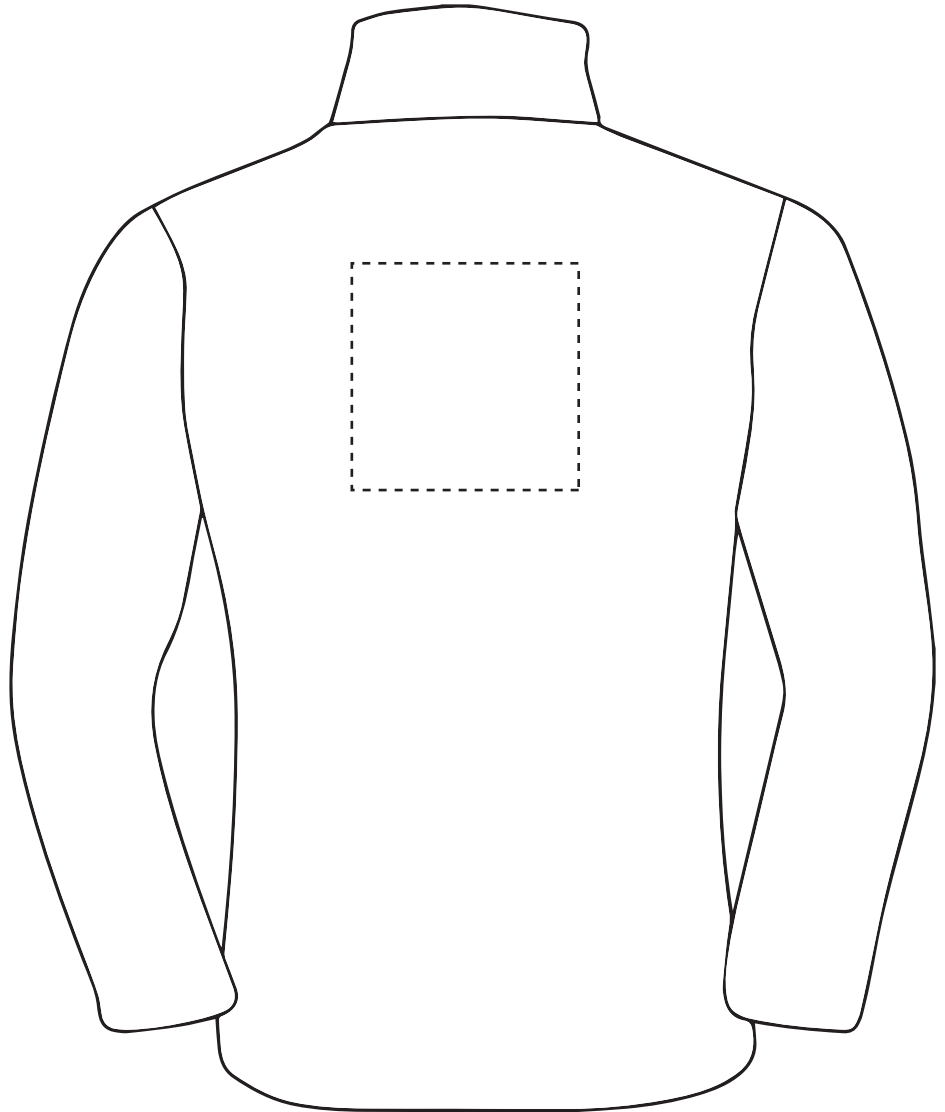

Your Ref:	Quantity:	Product Code: JF0012
Our Ref:	Version: 1	Product Colour: White

PRINTING CONCERNS: PRINT MAY DISCOLOUR

PRODUCT INFO: DUE TO THE NATURE OF THE PRODUCT THE PRINT POSITION MAY VARY BY 2 - 3 MM

Pantone Reference(s)

Full colour printing

The dashed line is to demonstrate print area and will not appear on your printed item

ARTWORK SCALE 20%