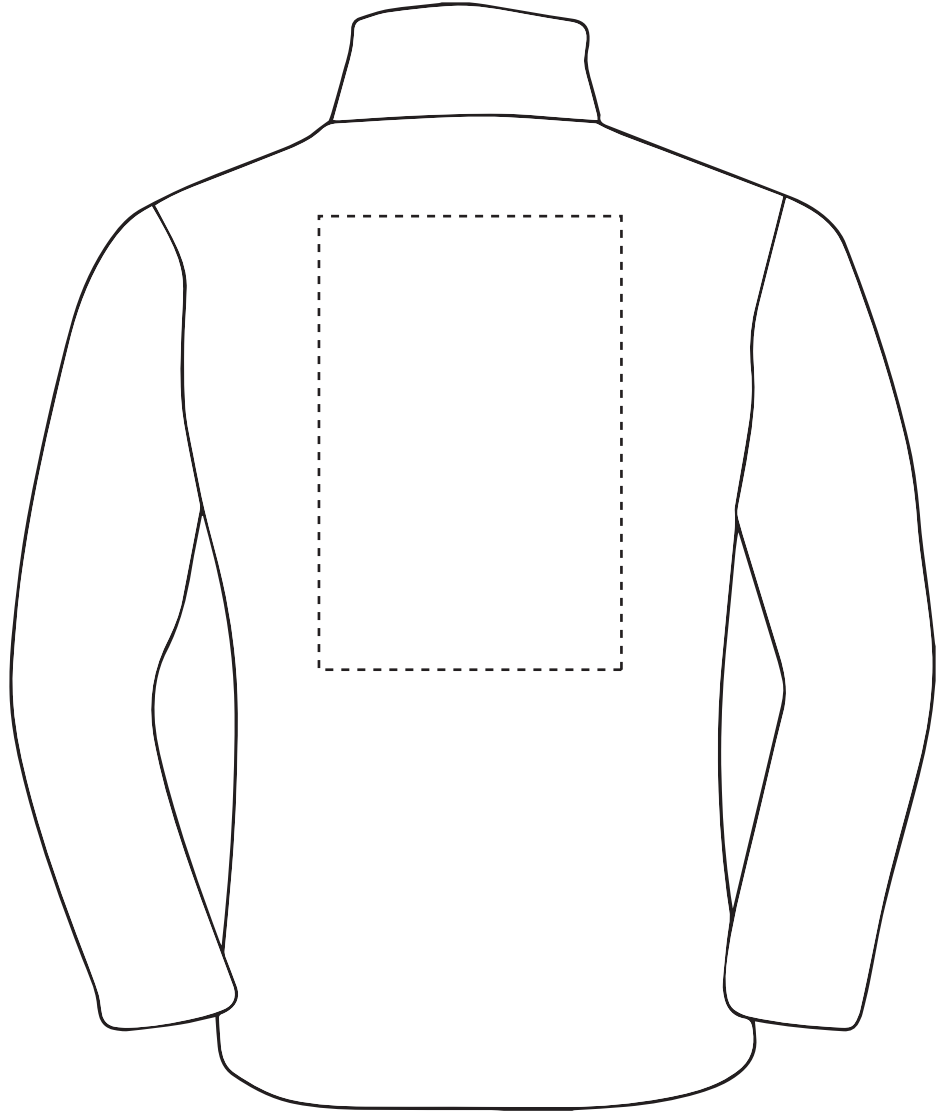

Your Ref:	Quantity:	Product Code: JF0012
Our Ref:	Version: 1	Product Colour: White

PRINTING CONCERNS: PRINT MAY DISCOLOUR

PRODUCT INFO: DUE TO THE NATURE OF THE PRODUCT THE PRINT POSITION MAY VARY BY 2 - 3 MM

Pantone Reference(s)

Full colour printing

The dashed line is to demonstrate print area and will not appear on your printed item

ARTWORK SCALE 20%